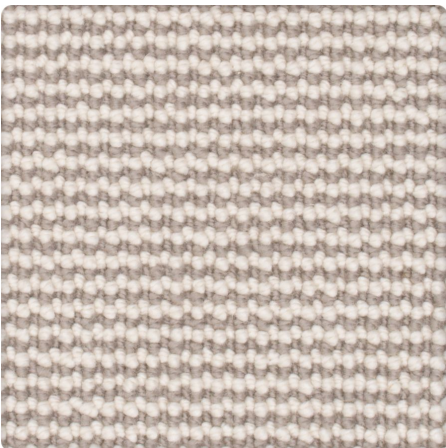

STYLE #21029

Birmingham

Fiber: Wool & SmartStrand Blend

Construction: Tufted

Surface Texture: Tufted Woven Loop

Pattern Repeat: .35" W x .3" L

Width: 13'2"

Atrium

Tavern

Stone Path

Tweed

Ashwood

Wrought Iron