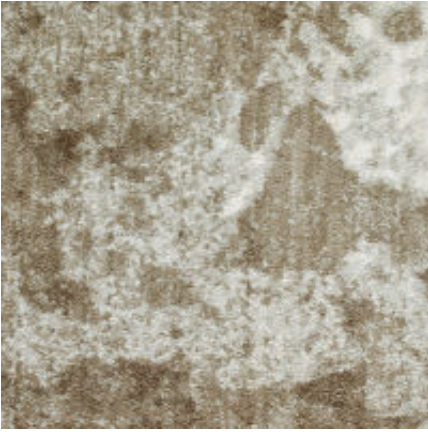

STYLE #11355

Ramsey

Fiber: Smartstrand Silk Forever Clean

Construction: Woven

Surface Texture: Saxony

Pattern Repeat: 52.6"W X 80"L

Width: 13'

Alabaster

Quarry

Mineral

Canyon