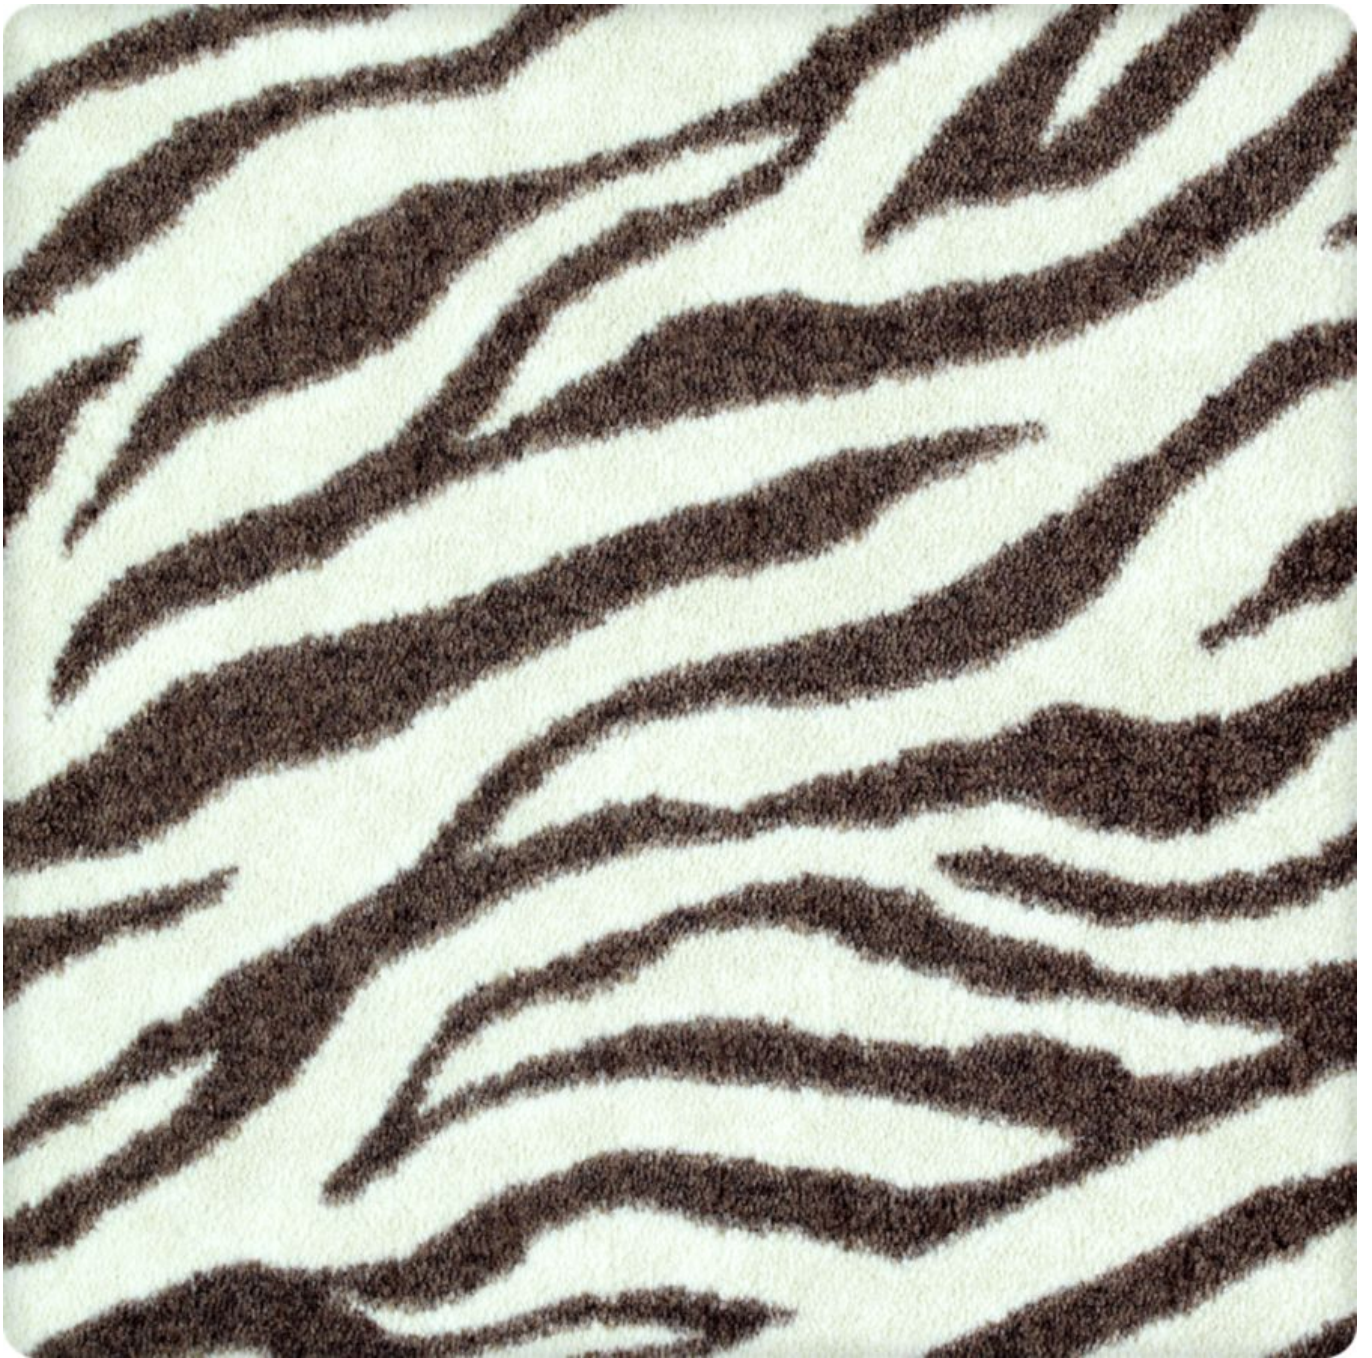

STYLE #28111

Go Wild - Native Zebra

Fiber: Nylon

Construction: Tufted

Surface Texture: Saxony

Pattern Repeat: 24"W X 24"L

Indoor Air Quality: CRI Green Label Plus GLP 6678

Width: 12'