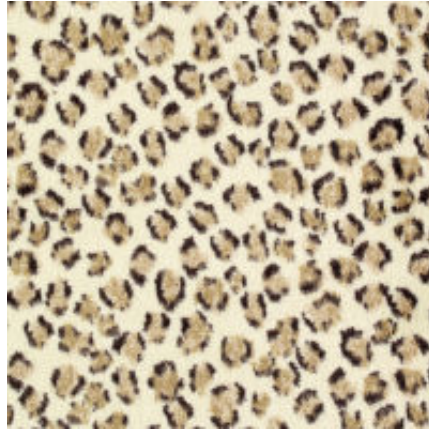

STYLE #28111

Go Wild

Fiber: Nylon

Construction: Tufted

Surface Texture: Saxony

Pattern Repeat: 36" W x 36" L

Indoor Air Quality: CRI Green Label Plus GLP 6678

Width: 12'

Wild Antelope

Pearl Antelope

Vivid Zebra

Desert Antelope

Fierce Cheetah

Silvered Antelope

Native Zebra